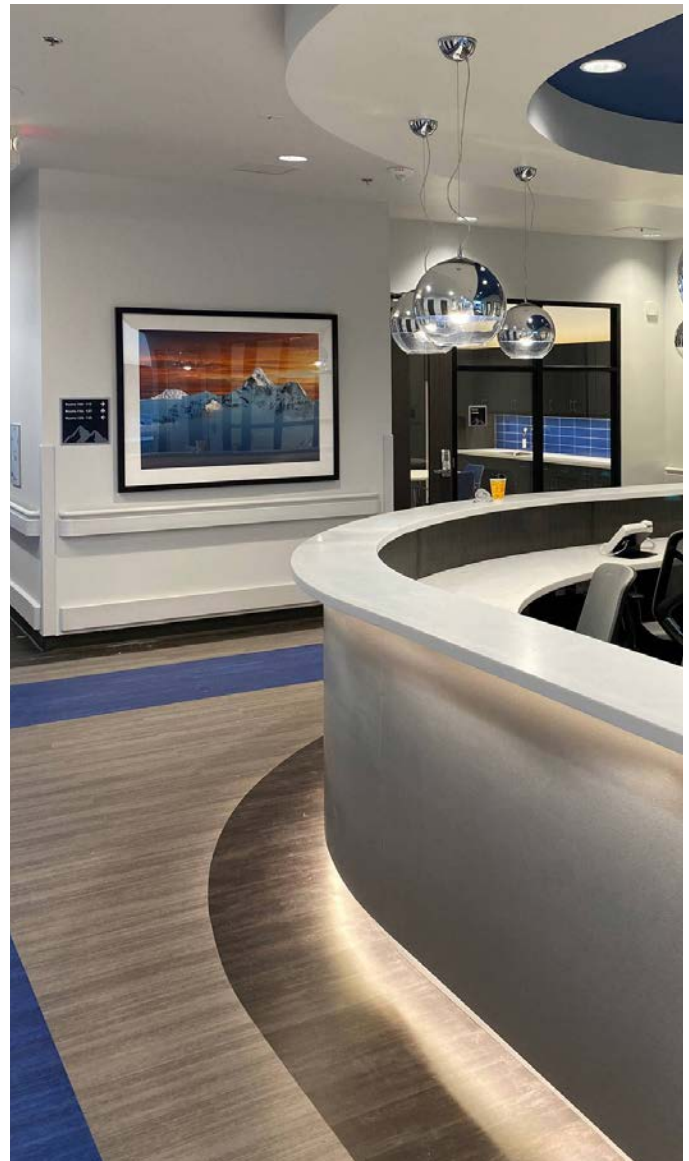

EVEREST REHABILITATION HOSPITALS

DESIGN: SJL DESIGN GROUP, EVEREST REALTY GROUP
LOCATION: TEXAS, MULTIPLE LOCATIONS
PHOTOGRAPHY: COURTESY OF EVEREST REHAB

Spaces focused on wellness have different requirements for flooring design and range from comfort and safety to ease of maintenance and visual performance. Everest Rehabilitation Hospitals use luxury vinyl flooring to create guiding ways throughout their spaces by combining blue and varying gray toned flooring from the Spectrum collection.

- SPECTRUM LUXURY VINYL PLANK & TILE COLLECTION | 3MM
- TAJ-8000H CARTER
  TAJ-8006H MAYER
  TAJ-8012H JAGGER
- PROJECT SIZE: 50,000+ SF